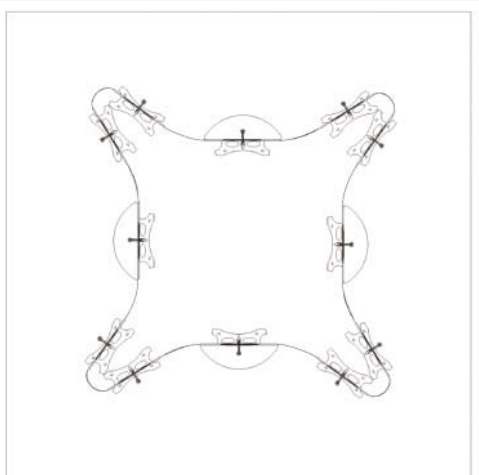

- 4x1000mm media stands at 2300mm
- 8x800mm stands
- 8x550mm flexi link ghost kits
- 4x550mm flexi link kits
- 4xmedia counters