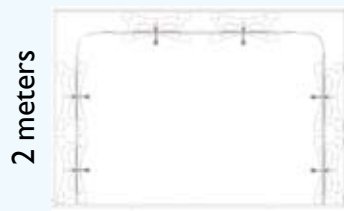

12

7 meters

4 meters

- 1x1000mm DS stand
- 1x1000mm media stand
- 2x1000mm stands
- 3x900mm stands
- 1x800mm media stand
- 3x800mm stands
- 4x550mm flexi link kits
- 7xeasi link kits

3 meters

- 2x900mm stands
- 2x800mm stands
- 2x700mm stands
- 2x550mm flexi link kits
- 3xeasi link kits