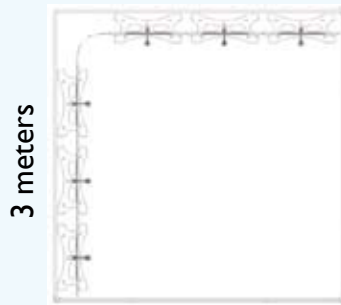

TW:st®

CAD Designs

custom stand layouts are available on request

3 meters

3 meters

- 6x800mm stands
- 1x550mm flexi link kit
- 4xeasi link kits

4 meters

2 meters