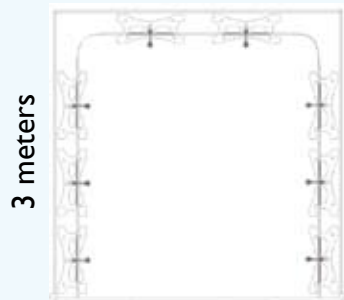

- 2x1000mm stands
- 6x800mm stands
- 2x550mm flexi link kits
- 5xeasi link kits