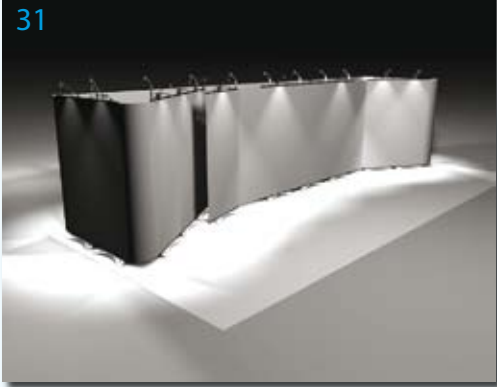

4 meters

- each island is made up of:
- 1x800mm media stand
- 3x800mm stands
- 4x550mm flexi links

9 meters

4 meters

- 12x1000mmm stands
- 8x800mm stands
- 1x700mm stand
- 6x550mm flexi link kits
- 14xeasi link kits