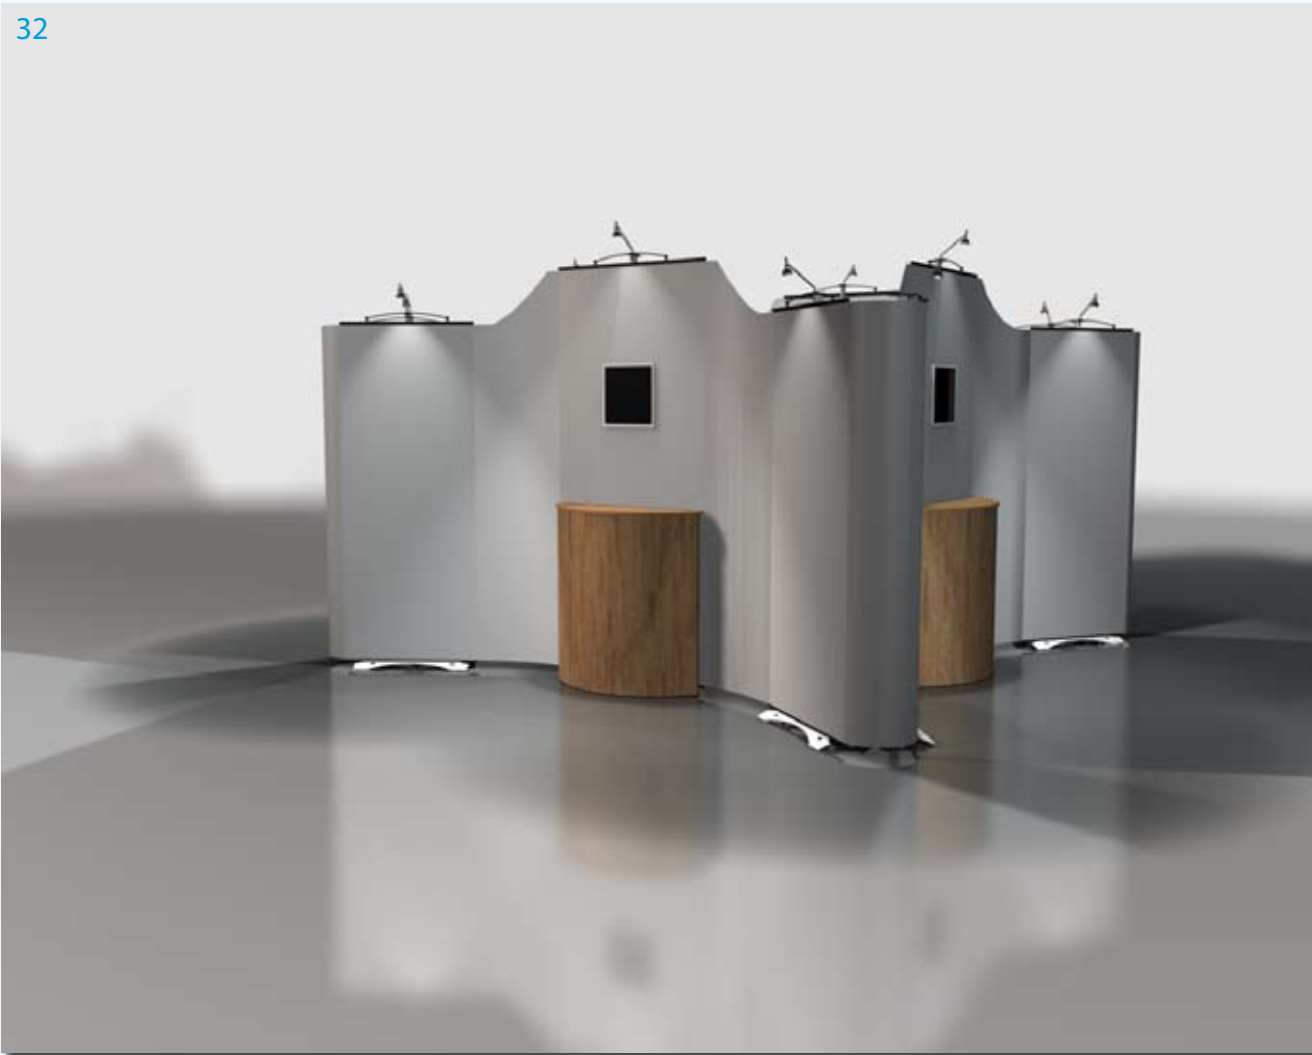

4 meters

- each island is made up of:
- 1x800mm media stand
- 3x800mm stands
- 4x550mm flexi links

9 meters

4 meters

- 12x1000mmm stands
- 8x800mm stands
- 1x700mm stand
- 6x550mm flexi link kits
- 14xeasi link kits