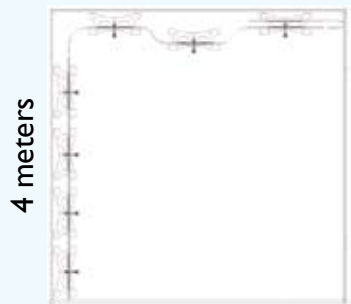

4 meters

4 meters

- 2x1000mm stands
- 1x900mm stand
- 3x800mm stands
- 2x700mm stands
- 1x550mm flexi link kit
- 6xeasi link kits

4 meters

4 meters

- 1x1000mm DS stand
- 1x900mm stand
- 3x800mm stands
- 1x700mm media stand
- 1x700mm stand
- 4x550mm flexi link kits
- 3xeasi link kits