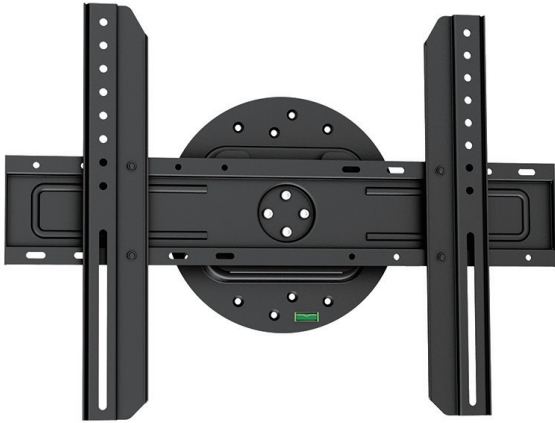

# Portrait to Landscape 360° Wall Mount (Max VESA 600x400) - AS1246F

## Features

- Designed for commercial and domestic use
- Suitable for most 37"-70" screens
- Maximum weight capacity: 50kg/110lbs
- Product size: 642x440x46mm
- Maximum VESA pattern: 600x400mm
- Maximum Hole pattern: 600x405mm
- 360° rotation allows you to view the screen in portrait or landscape orientation
- Slide-in VESA plate provides easy access for attachment and detachment
- Integrated spirit level ensures level installation alignment

Screen Size

Maximum Weight

Flat Profile

Landscape or Portrait

\* Excluding motorised products which have a 5 year warranty

## Specifications

Mount Type	Portrait to Landscape 360° Wall Mount
Mounting Pattern	Universal
Material	Steel
Product Size	642x440x46mm
Recommended Screen Size	37"-70"
Weight Capacity	50kg/110lbs
Compatible VESA Patterns	200x200mm, 400x200mm, 300x300mm, 400x400mm, 600x400mm
Maximum VESA Pattern	600x400mm
Maximum Hole Pattern	600x405mm
Minimum Hole Pattern	50x200mm
Rotation	360°
Profile	46mm