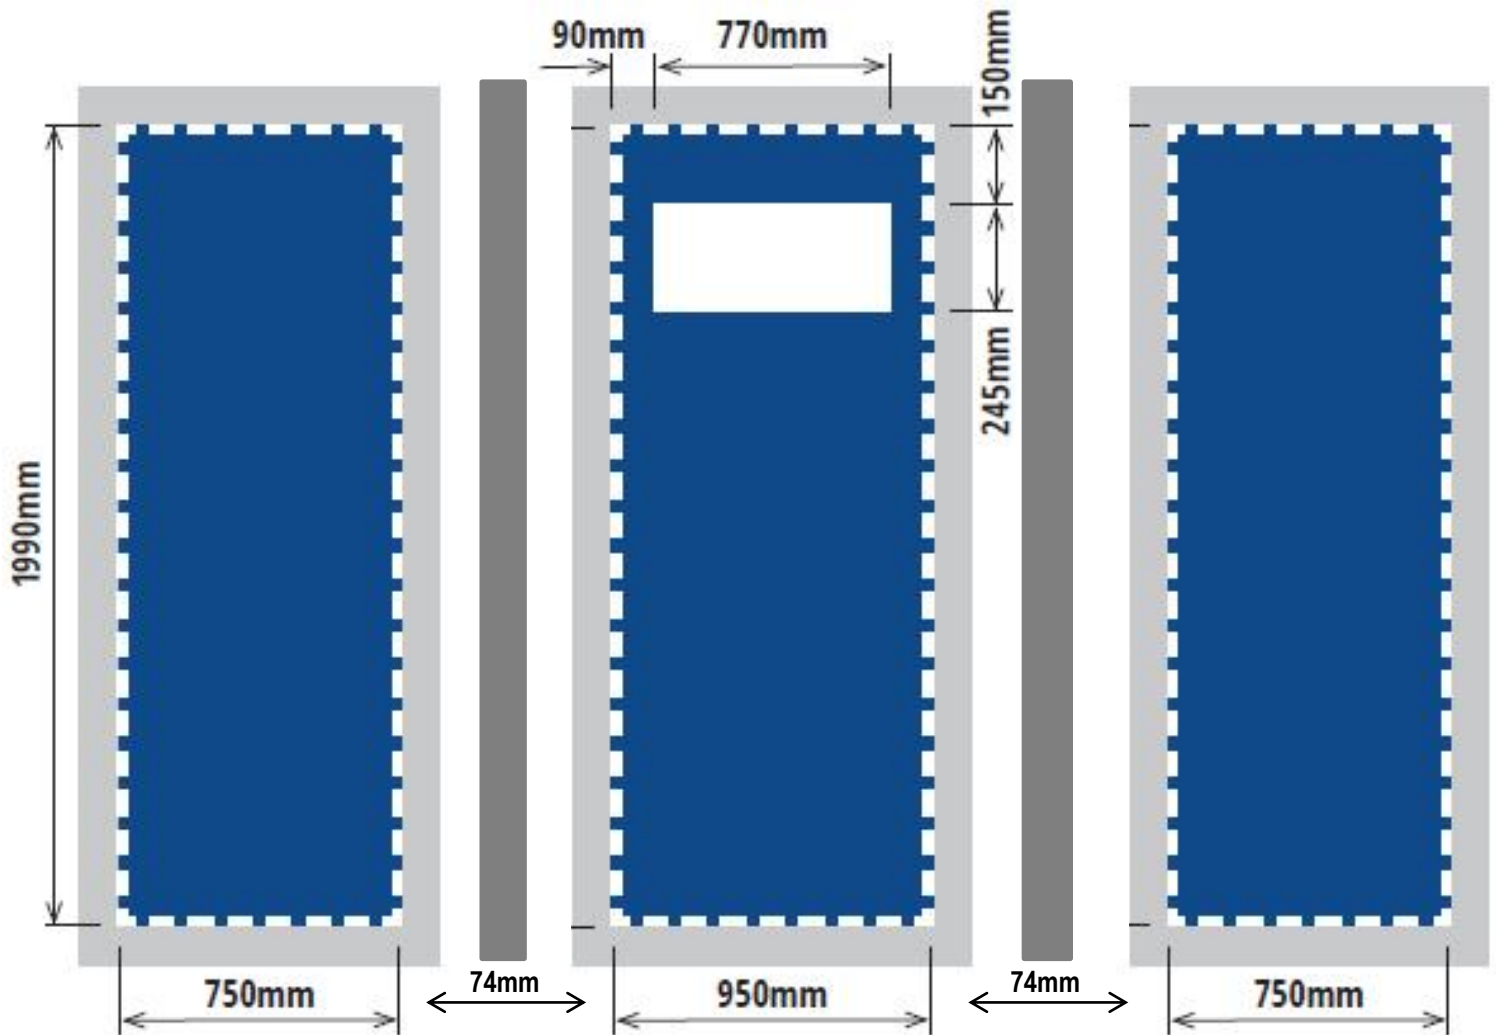

Centro Multimedia – Kit 3 (up to 32" screen) - **Graphic Specification TILED IMAGE**

Image print size (inc bleed area)
 2010mm(h) x 970mm(w) - x1 & 2010mm(h) x 770mm(w) - x2
 (10mm bleed on all 4 sides)

Finished trimmed print size
 1990mm(h) x 950mm(w) - x1 & 1990mm(h) x 750mm(w) - x2

Visible graphic area
 1990mm(h) x 950mm(w) - x1 & 1990mm(h) x 750mm(w) - x2

Rear View

Magnetic tape applied to all edges of the graphic panel

Centro Multimedia – Kit 3 (up to 42" screen) - **Graphic Specification – TILED IMAGE**

Image print size (inc bleed area)
 2010mm(h) x 970mm(w) - x1 & 2010mm(h) x 770mm(w) - x2
 (10mm bleed on all 4 sides)