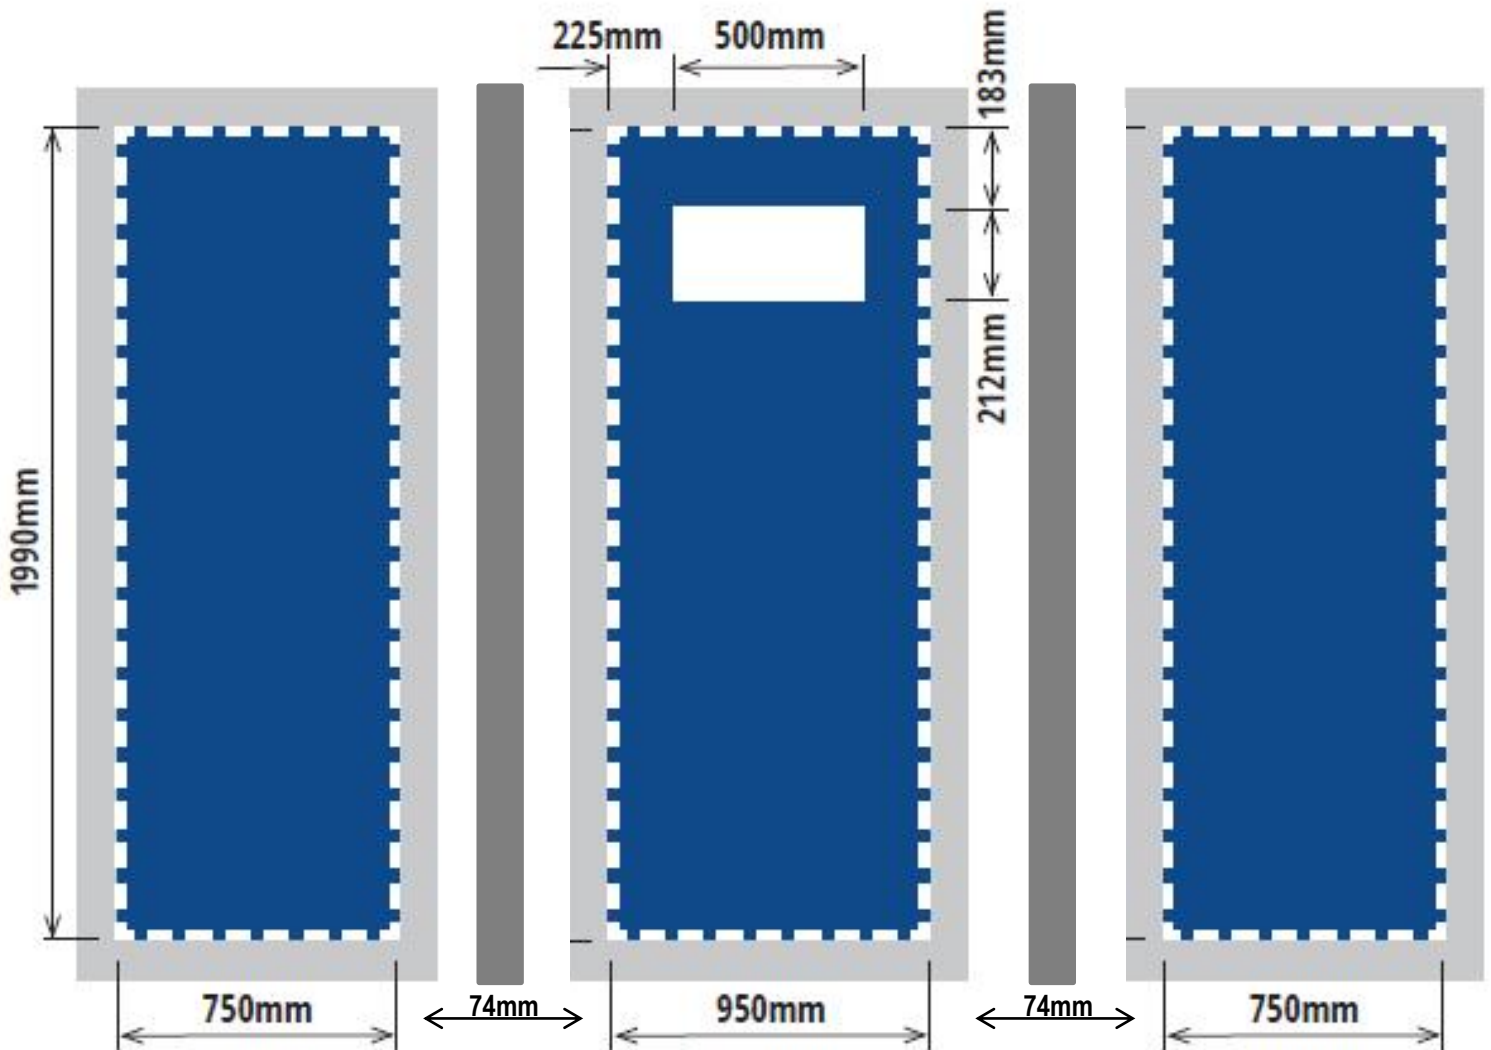

Centro Multimedia – Kit 3 (up to 32" screen) - **Graphic Specification TILED IMAGE**

Image print size (inc bleed area)
 2010mm(h) x 970mm(w) - x1 & 2010mm(h) x 770mm(w) - x2
 (10mm bleed on all 4 sides)

Finished trimmed print size
 1990mm(h) x 950mm(w) - x1 & 1990mm(h) x 750mm(w) - x2

Visible graphic area
 1990mm(h) x 950mm(w) - x1 & 1990mm(h) x 750mm(w) - x2

Rear View

Magnetic tape applied to all edges of the graphic panel

Centro Multimedia – Kit 3 (up to 42" screen) - **Graphic Specification – TILED IMAGE**

Image print size (inc bleed area)
 2010mm(h) x 970mm(w) - x1 & 2010mm(h) x 770mm(w) - x2
 (10mm bleed on all 4 sides)