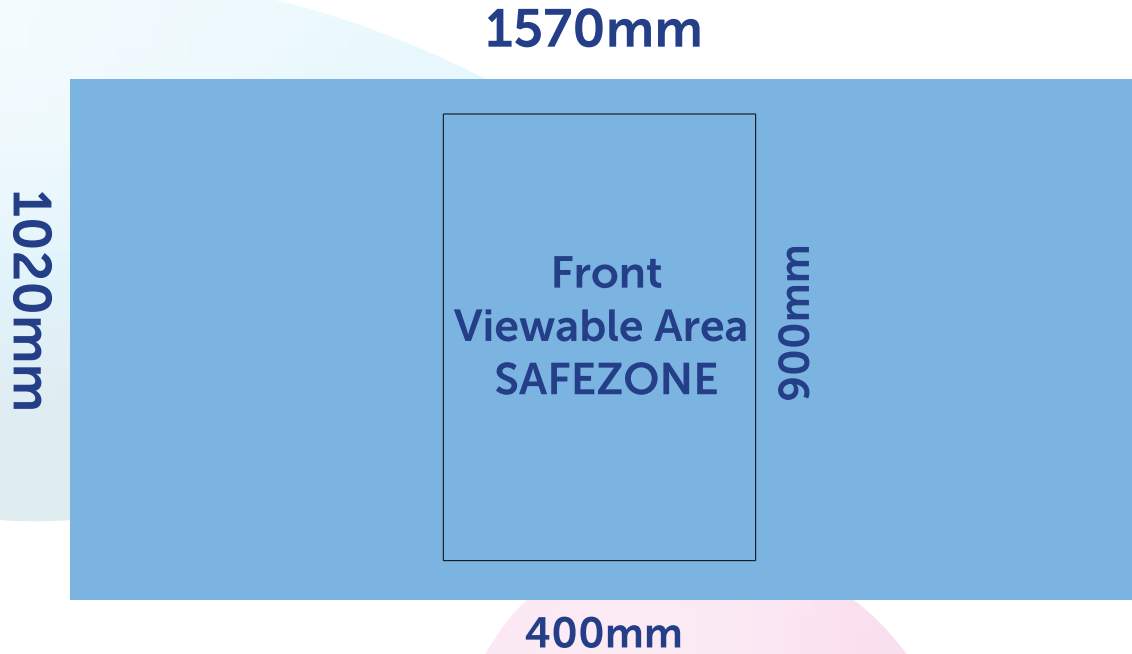

## Artwork setup guide

- Please note that the side panels curve around to the back of the stand
- Accepted file formats are: PDF, Jpg or Tiff
- Use CMYK colour mode
- Resolution to be 150dpi at full size, 300dpi at half size or 600dpi at quarter size.
- Include 5mm of bleed around each edge and save your file with crop marks
- Please be aware that the counter is oval and that the artwork will cover the entire perimeter of the stand

Hardware Specifications	Graphic Specifications	Additional Information
<p>Hardware dimensions approx (mm) 990mm (h) 595mm (w) 395mm (d)</p> <p>Weight: 10Kg including graphic</p>	<p>Visible graphic dimensions approx (mm) From Front - 400mm x 900mm</p> <p>Choice of Substrates: Dye-Sublimation Printed Stretch Fabric Graphic</p>	<p>Included in kit</p> <p>Counter Unit Printed Fabric Graphic complete with stand and carry bag.</p>