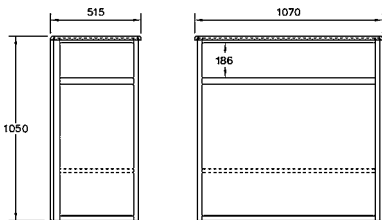

## PC-12-H-UK

**Folding showcase** 1070 x 515 x 1050mm (32kg\*) c/w:

- Acrylic top
- Display shelf
- Aluminium storage shelf
- Aluminium bottom shelf
- Locking sliding doors
- Fitted with 3mm clear acrylic & white foam panels

3mm panel set size:

- Acrylic: 1 x 996 x 200 + 2 x 433 x 200mm
- White foam: 1 x 996 x 778 + 2 x 433 x 788mm

3mm panel set size:

- Acrylic: 1 x 996 x 489 + 4 x 433 x 234mm
- White foam: 1 x 996 x 489 + 2 x 433 x 489mm

## Transport boxes

**PC-12-TRP:** 1240 x 1200 x 250mm (14kg\*)

**890-TRP:** 1010 x 170 x 1130mm (12kg\*)

\*Approx size and weight