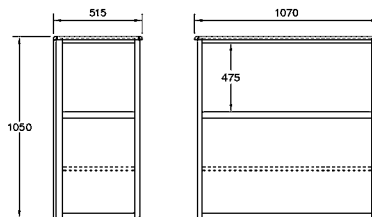

3mm panel set size:

- Acrylic: 1 x 996 x 200 + 2 x 433 x 200mm
- White foam: 1 x 996 x 778 + 2 x 433 x 788mm

## PC-12-B-UK

**Folding showcase** 1070 x 515 x 1050mm (40kg\*) c/w:

- Acrylic top
- Acrylic display shelf
- Display shelf
- Storage shelf
- Bottom shelf
- Locking sliding doors
- Fitted with 3mm clear acrylic & white foam panels

3mm panel set size:

- Acrylic: 1 x 996 x 489 + 4 x 433 x 234mm
- White foam: 1 x 996 x 489 + 2 x 433 x 489mm

## PC-12-C-UK

**Folding showcase** 1070 x 515 x 1050mm (38kg\*) c/w:

- Acrylic top
- Display shelf
- Aluminium storage shelf
- Aluminium bottom shelf
- Locking sliding doors
- Fitted with 3mm clear acrylic & white foam panels