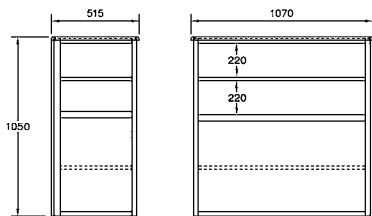

## PC-12-H-UK

**Folding showcase** 1070 x 515 x 1050mm (32kg\*) c/w:

- Acrylic top
- Display shelf
- Aluminium storage shelf
- Aluminium bottom shelf
- Locking sliding doors
- Fitted with 3mm clear acrylic & white foam panels

3mm panel set size:

- Acrylic: 1 x 996 x 200 + 2 x 433 x 200mm
- White foam: 1 x 996 x 778 + 2 x 433 x 788mm

## PC-12-B-UK

**Folding showcase** 1070 x 515 x 1050mm (40kg\*) c/w:

- Acrylic top
- Acrylic display shelf
- Display shelf
- Storage shelf
- Bottom shelf
- Locking sliding doors
- Fitted with 3mm clear acrylic & white foam panels

## PC-12-C-UK

**Folding showcase** 1070 x 515 x 1050mm (38kg\*) c/w:

- Acrylic top
- Display shelf
- Aluminium storage shelf
- Aluminium bottom shelf
- Locking sliding doors
- Fitted with 3mm clear acrylic & white foam panels