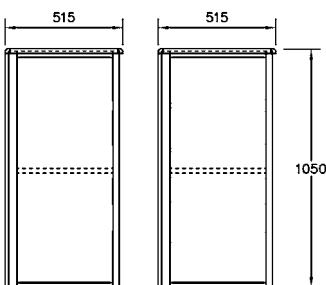

Nylon Bag

Specification

PC-1-H

Folding counter 772 x 515 x 1050mm

Folded in a carton 1060 x 800 x 140mm (11kg)

3mm panel set 1 x 697 x 997 + 2 x 432 x 997mm (2.5kg)

Sliding door set in a carton 1100 x 750 x 60mm (6kg)

Accessories: Nylon bag

Transport Case: 1240 x 1050 x 250mm* (13kg*)

Bottom Shelf - Base panel (2kg)

PC-2-H

Folding counter 1070 x 515 x 1050mm

Folded in a carton 1100 x 1060 x 150mm (13kg)

3mm panel set 1 x 995 x 997 + 2 x 432 x 997mm (3kg)

Sliding door set in a carton 1100 x 750 x 60mm (8kg)

Accessories: Nylon bag

Transport Case: 1240 x 1200 x 250mm* (14kg*)

Bottom Shelf - Base panel (3kg)

PC-6-H

Folding counter 515 x 515 x 1050mm

Folded in a carton 1070 x 820 x 230mm (8kg)

1 x 2mm 709 x 997 2 x 3mm 416 x 997 (2kg)

Accessories: Nylon bag

Transport Case: 1240 x 940 x 330mm* (12kg*)

*Approx size and weight