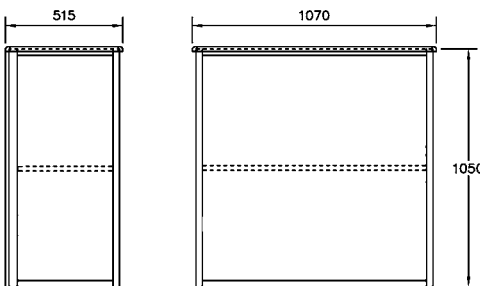

Nylon Bag

Specification

PC-1-H

Folding counter 772 x 515 x 1050mm

Folded in a carton 1060 x 800 x 140mm (11kg)

3mm panel set 1 x 697 x 997 + 2 x 432 x 997mm (2.5kg)

Sliding door set in a carton 1100 x 750 x 60mm (6kg)

Accessories: Nylon bag

Transport Case: 1240 x 1050 x 250mm* (13kg*)

Bottom Shelf - Base panel (2kg)

PC-2-H

Folding counter 1070 x 515 x 1050mm

Folded in a carton 1100 x 1060 x 150mm (13kg)

3mm panel set 1 x 995 x 997 + 2 x 432 x 997mm (3kg)

Sliding door set in a carton 1100 x 750 x 60mm (8kg)

Accessories: Nylon bag

Transport Case: 1240 x 1200 x 250mm* (14kg*)

Bottom Shelf - Base panel (3kg)

PC-6-H

Folding counter 515 x 515 x 1050mm

Folded in a carton 1070 x 820 x 230mm (8kg)

1 x 2mm 709 x 997 2 x 3mm 416 x 997 (2kg)

Accessories: Nylon bag

Transport Case: 1240 x 940 x 330mm* (12kg*)

*Approx size and weight