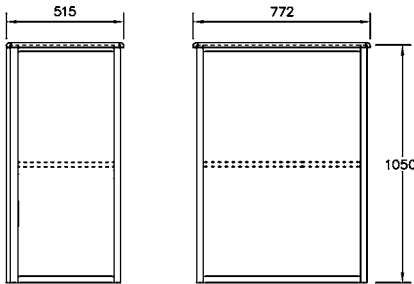

Nylon Bag

Specification

PC-1-H

Folding counter 772 x 515 x 1050mm

Folded in a carton 1060 x 800 x 140mm (11kg)

3mm panel set 1 x 697 x 997 + 2 x 432 x 997mm (2.5kg)

Sliding door set in a carton 1100 x 750 x 60mm (6kg)

Accessories: Nylon bag

Transport Case: 1240 x 1050 x 250mm* (13kg*)

Bottom Shelf - Base panel (2kg)

PC-2-H

Folding counter 1070 x 515 x 1050mm

Folded in a carton 1100 x 1060 x 150mm (13kg)

3mm panel set 1 x 995 x 997 + 2 x 432 x 997mm (3kg)

Sliding door set in a carton 1100 x 750 x 60mm (8kg)

Accessories: Nylon bag

Transport Case: 1240 x 1200 x 250mm* (14kg*)

Bottom Shelf - Base panel (3kg)

PC-6-H

Folding counter 515 x 515 x 1050mm

Folded in a carton 1070 x 820 x 230mm (8kg)

1 x 2mm 709 x 997 2 x 3mm 416 x 997 (2kg)

Accessories: Nylon bag

Transport Case: 1240 x 940 x 330mm* (12kg*)

*Approx size and weight