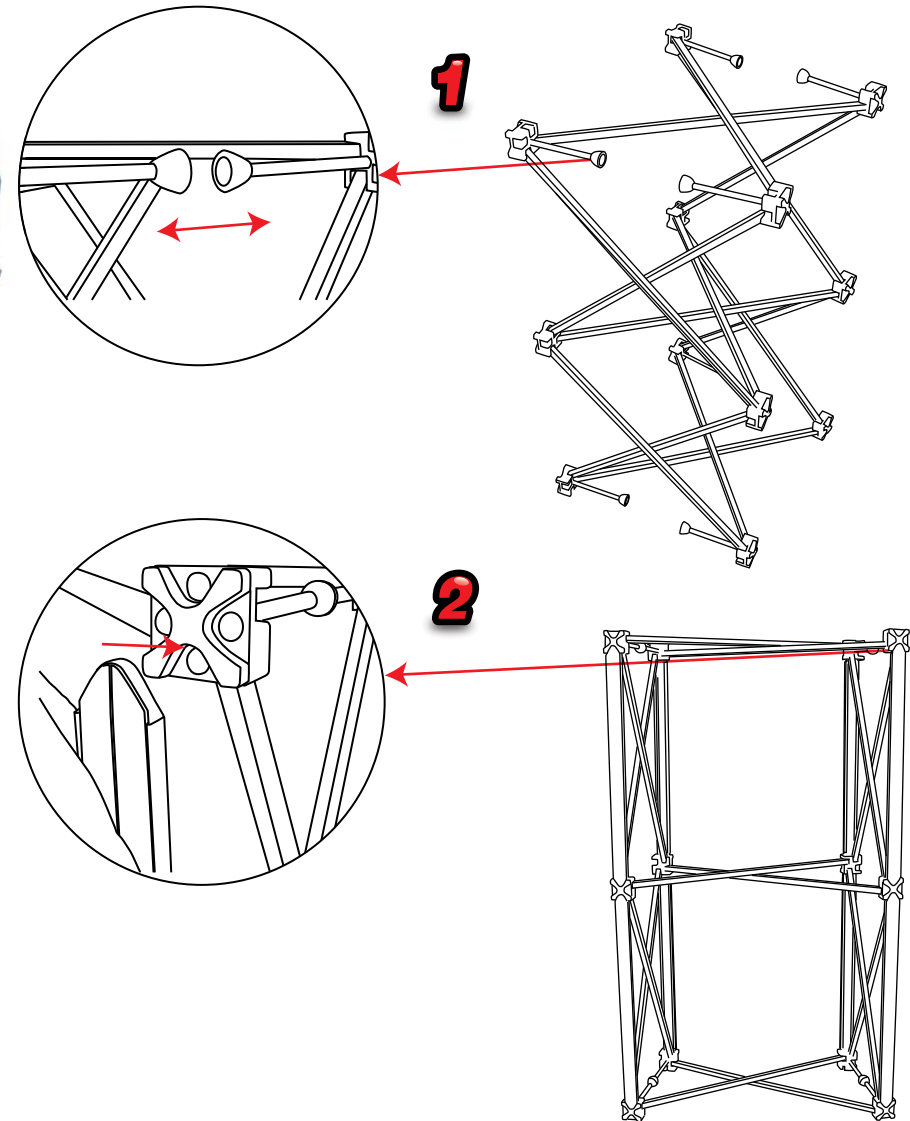

# Pop up Counta 2x1

Visible Graphic Area: 950mm(h) x 1540mm(w)  
Recommended Graphic thickness: 440microns min

# Pop up Counta 2x1

# Pop up Counta 2x1

Graphic fixing