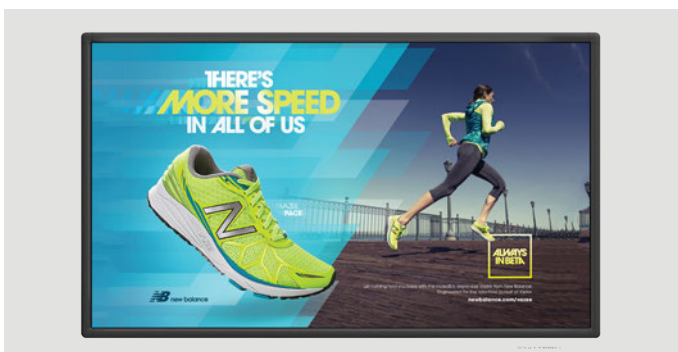

Plug and Play

As well as having a range of AV inputs, our monitors have a built-in HD media player allowing you to run content directly from a USB drive. Load your pictures and videos onto a USB memory stick then insert it into the display, the screen will then start playing the pictures and videos in a continuous loop.

24/7 Commercial Use

A commercial grade panel, with a lifespan in excess of 70,000 hours, and high quality components ensure that this display can be in constant use 24/7.