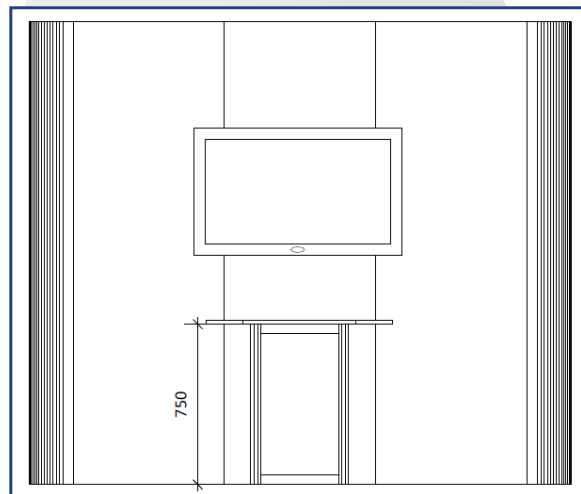

DEXS

STYLE SCREEN BRACKET

Pop Up stand not included

If you wish to integrate a large-size LCD, LED or Plasma screen into your pop up stand or Twist stand then our new Pro screen mount provides the perfect way of doing so.

Similar to DEXS system but with refinements, it is capable of holding screens up to 60" and is compatible with our range of straight Express pop up stands.

Standard VESA support system for integration with Quick/Express pop up display stands