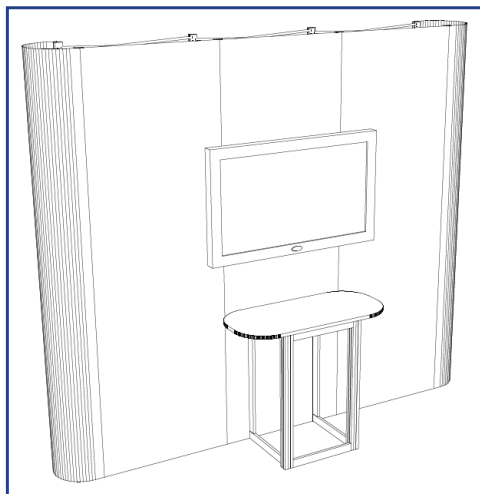

DEXS

STYLE SCREEN BRACKET

Pop Up stand not included

If you wish to integrate a large-size LCD, LED or Plasma screen into your pop up stand or Twist stand then our new Pro screen mount provides the perfect way of doing so.

Similar to DEXS system but with refinements, it is capable of holding screens up to 60" and is compatible with our range of straight Express pop up stands.

Standard VESA support system for integration with Quick/Express pop up display stands