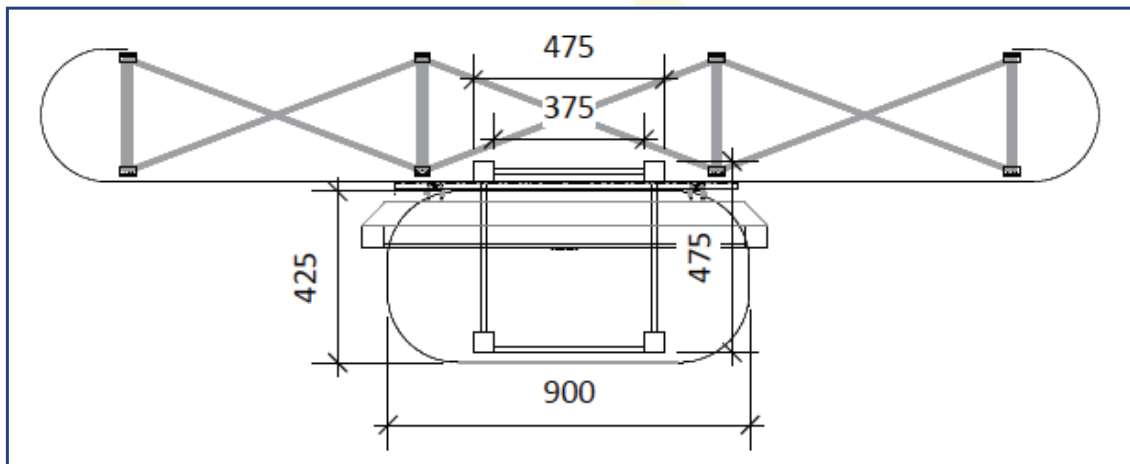

DEXS

STYLE SCREEN BRACKET

Pop Up stand not included

If you wish to integrate a large-size LCD, LED or Plasma screen into your pop up stand or Twist stand then our new Pro screen mount provides the perfect way of doing so.

Similar to DEXS system but with refinements, it is capable of holding screens up to 60" and is compatible with our range of straight Express pop up stands.

Standard VESA support system for integration with Quick/Express pop up display stands